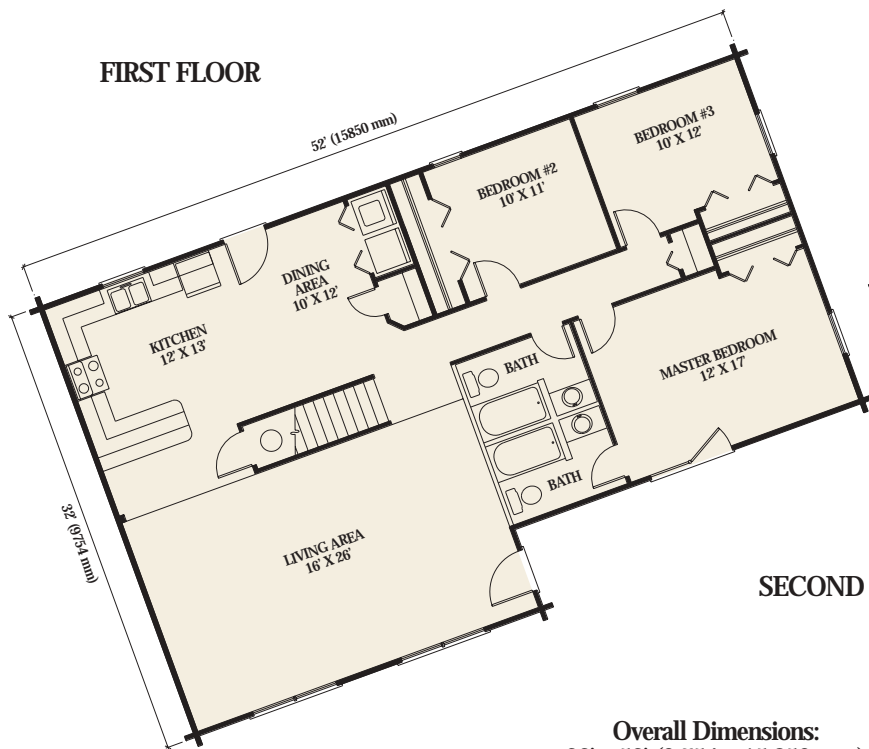

BLUEFIELD

Artist Rendering Actual Plans May Vary

FIRST FLOOR

SECOND FLOOR

Overall Dimensions:
32' x 52' (9,754 x 15,850 mm)

Approximately
2,028 sq ft