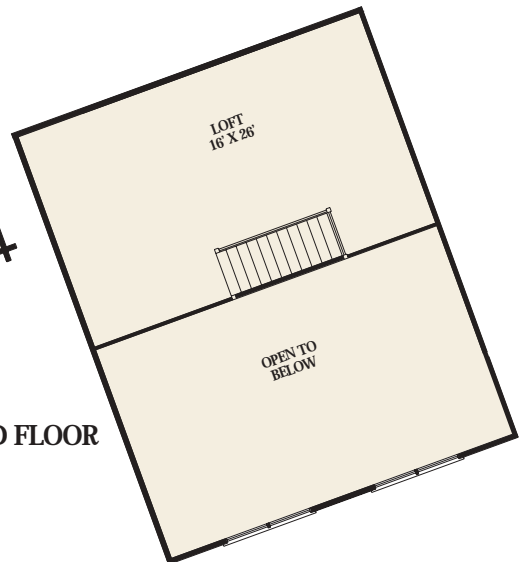

BLUEFIELD

Artist Rendering Actual Plans May Vary

FIRST FLOOR

SECOND FLOOR

Overall Dimensions:
32' x 52' (9,754 x 15,850 mm)

Approximately
2,028 sq ft