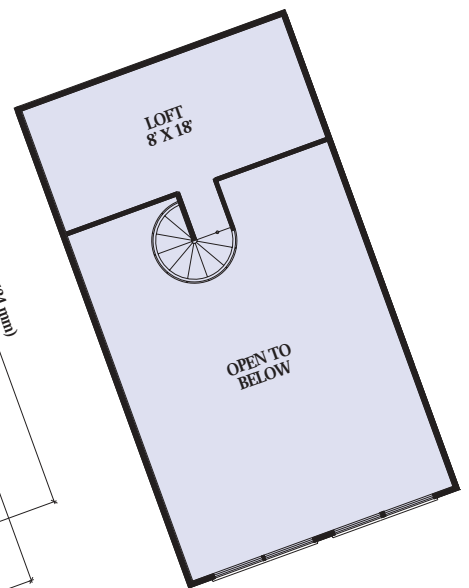

# BLUERIDGE I

Artist Rendering Actual Plans May Vary

## SECOND FLOOR

## FIRST FLOOR

**Overall Dimensions:**  
32' x 50' (4,734 x 15,240 mm)

Approximately  
1408 sq ft