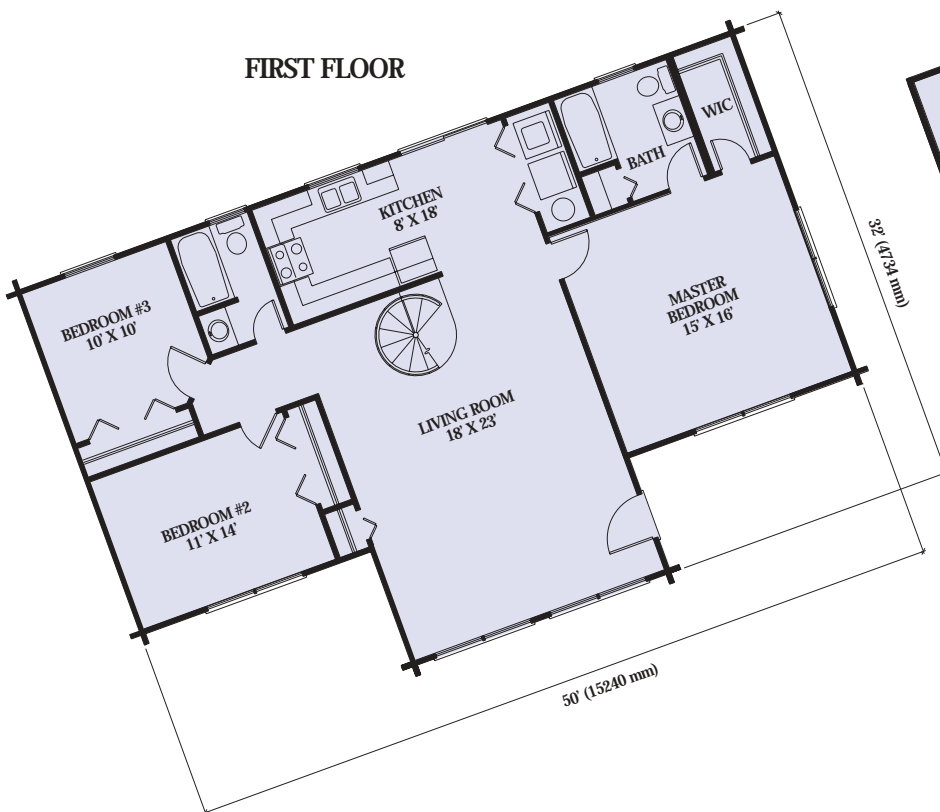

# BLUERIDGE I

Artist Rendering Actual Plans May Vary

## SECOND FLOOR

## FIRST FLOOR

**Overall Dimensions:**  
32' x 50' (4,734 x 15,240 mm)

Approximately  
1408 sq ft