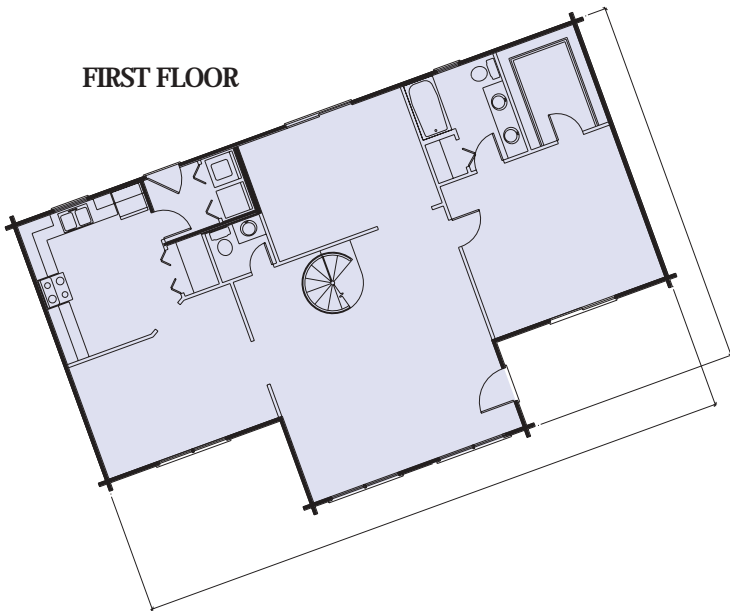

BLUERIDGE II

Artist Rendering Actual Plans May Vary

FIRST FLOOR

Overall Dimensions:
32' x 52' (9754 x 15850 mm)

Approximately
2,017 sq ft

SECOND FLOOR

©2003 LCH-0033