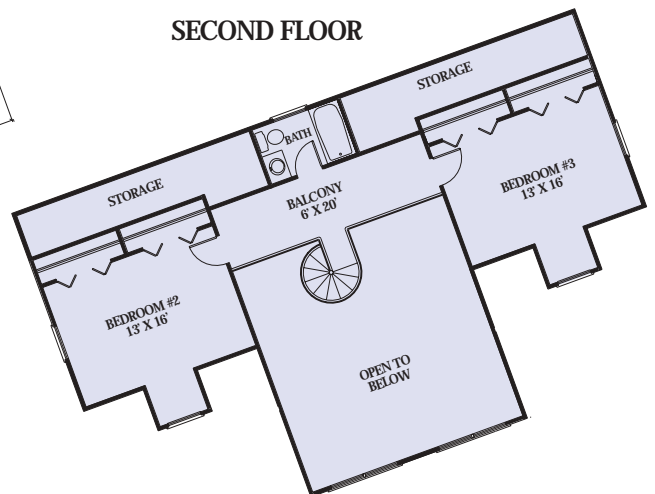

BLUERIDGE II

Artist Rendering Actual Plans May Vary

FIRST FLOOR

Overall Dimensions:
32' x 52' (9754 x 15850 mm)

Approximately
2,017 sq ft

SECOND FLOOR

©2003 LCH-0033