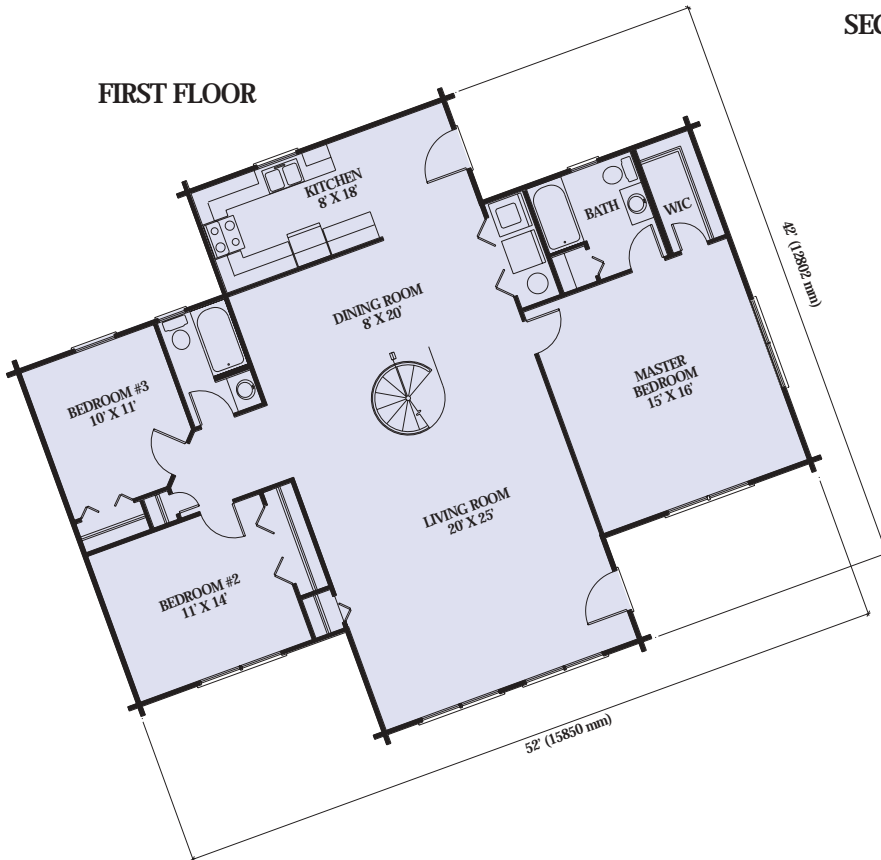

BLUERIDGE III

Artist Rendering Actual Plans May Vary

FIRST FLOOR

SECOND FLOOR

Overall Dimensions:
42' x 52' (12802 x 15850 mm)

Approximately
2012 sq ft