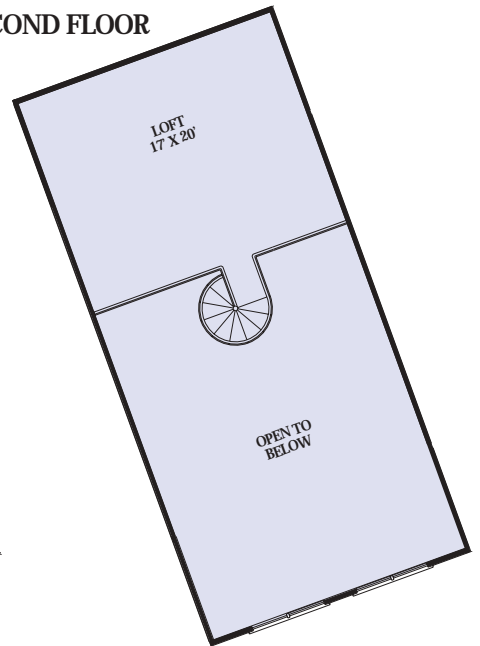

BLUERIDGE III

Artist Rendering Actual Plans May Vary

FIRST FLOOR

SECOND FLOOR

Overall Dimensions:
42' x 52' (12802 x 15850 mm)

Approximately
2012 sq ft