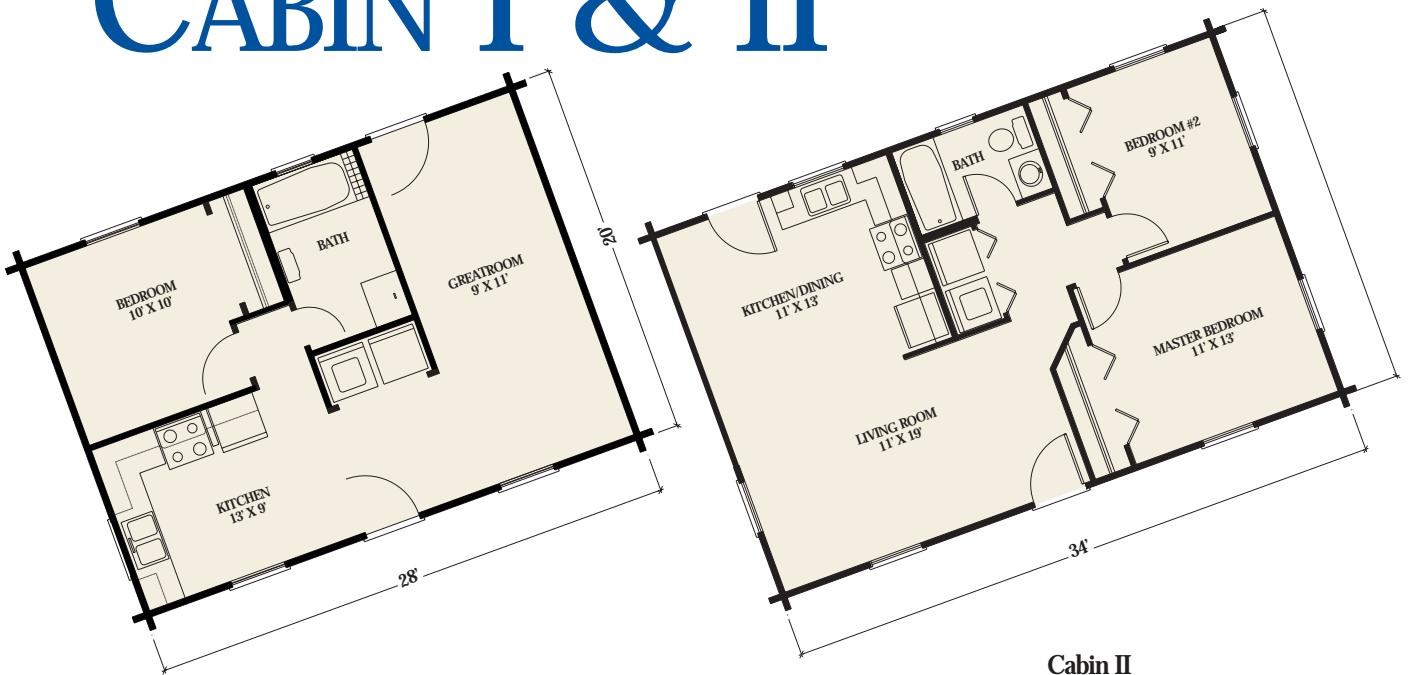

CABIN I & II

Artist Rendering Actual Plans May Vary

Cabin I
Overall Dimensions:
 20' x 28' (8,534 x 6,096 mm)

Approximately
 560 sq ft

Cabin II
Overall Dimensions:
 22' x 34' (6,706 x 10,363 mm)

Approximately
 748 sq ft