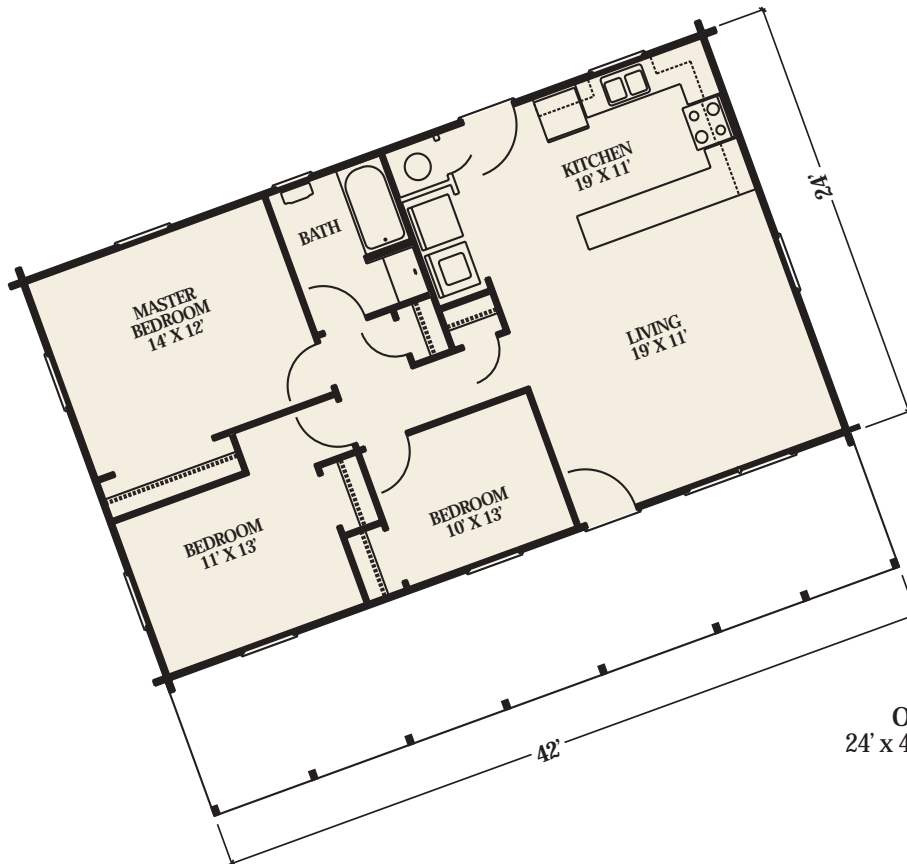

CHESAPEAKE I

Artist Rendering Actual Plans May Vary

Overall Dimensions:
24' x 42' (7,315 x 12,802 mm)

Approximately
1,008 sq ft

©2003 LCH-0066