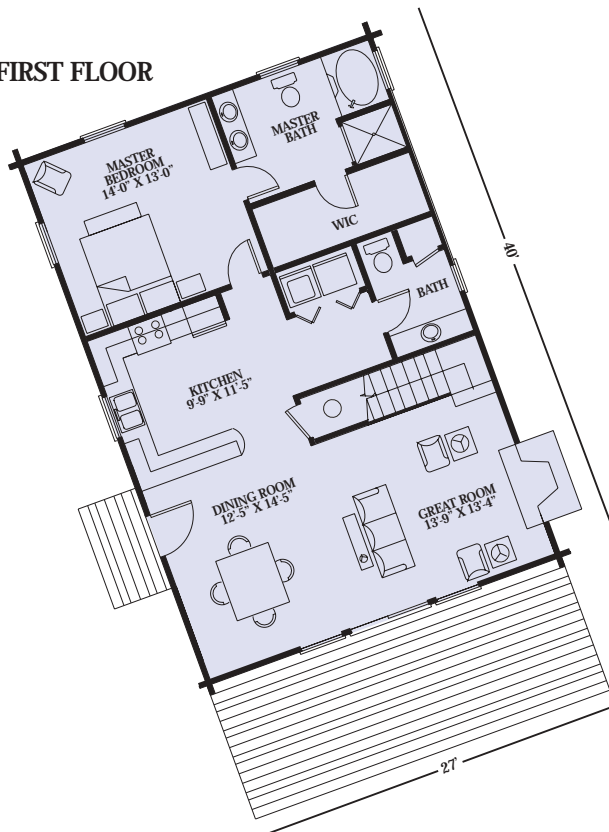

Artist Rendering Actual Plans May Vary

## SECOND FLOOR

### FIRST FLOOR

**Overall Dimensions:**  
27 x 40' (8,230 x 12,191 mm)

Approximately  
1,717 sq ft