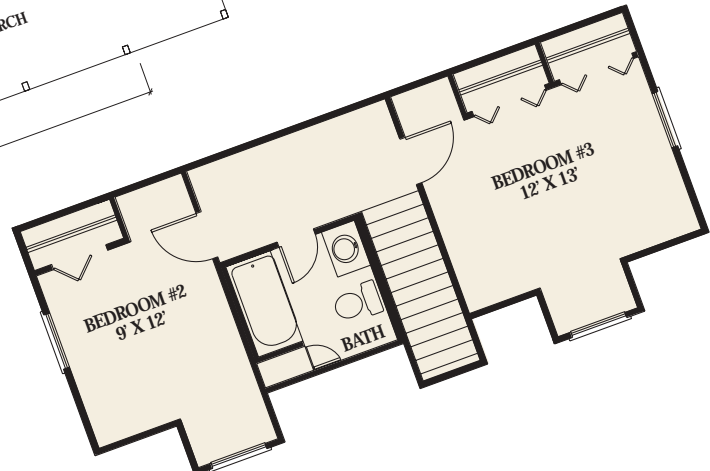

RALEIGH

Artist Rendering Actual Plans May Vary

FIRST FLOOR

Overall Dimensions:
24' x 34' (7,315 x 10,363 mm)

Approximately
1,248 sq ft

SECOND FLOOR

llw