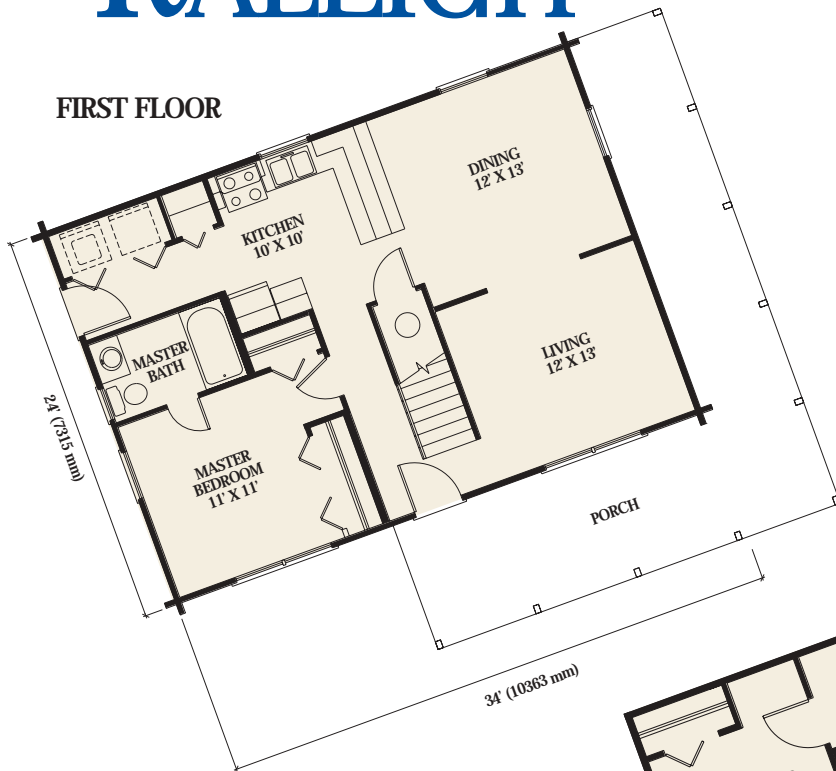

RALEIGH

Artist Rendering Actual Plans May Vary

FIRST FLOOR

Overall Dimensions:
24' x 34' (7,315 x 10,363 mm)

Approximately
1,248 sq ft

SECOND FLOOR

llw